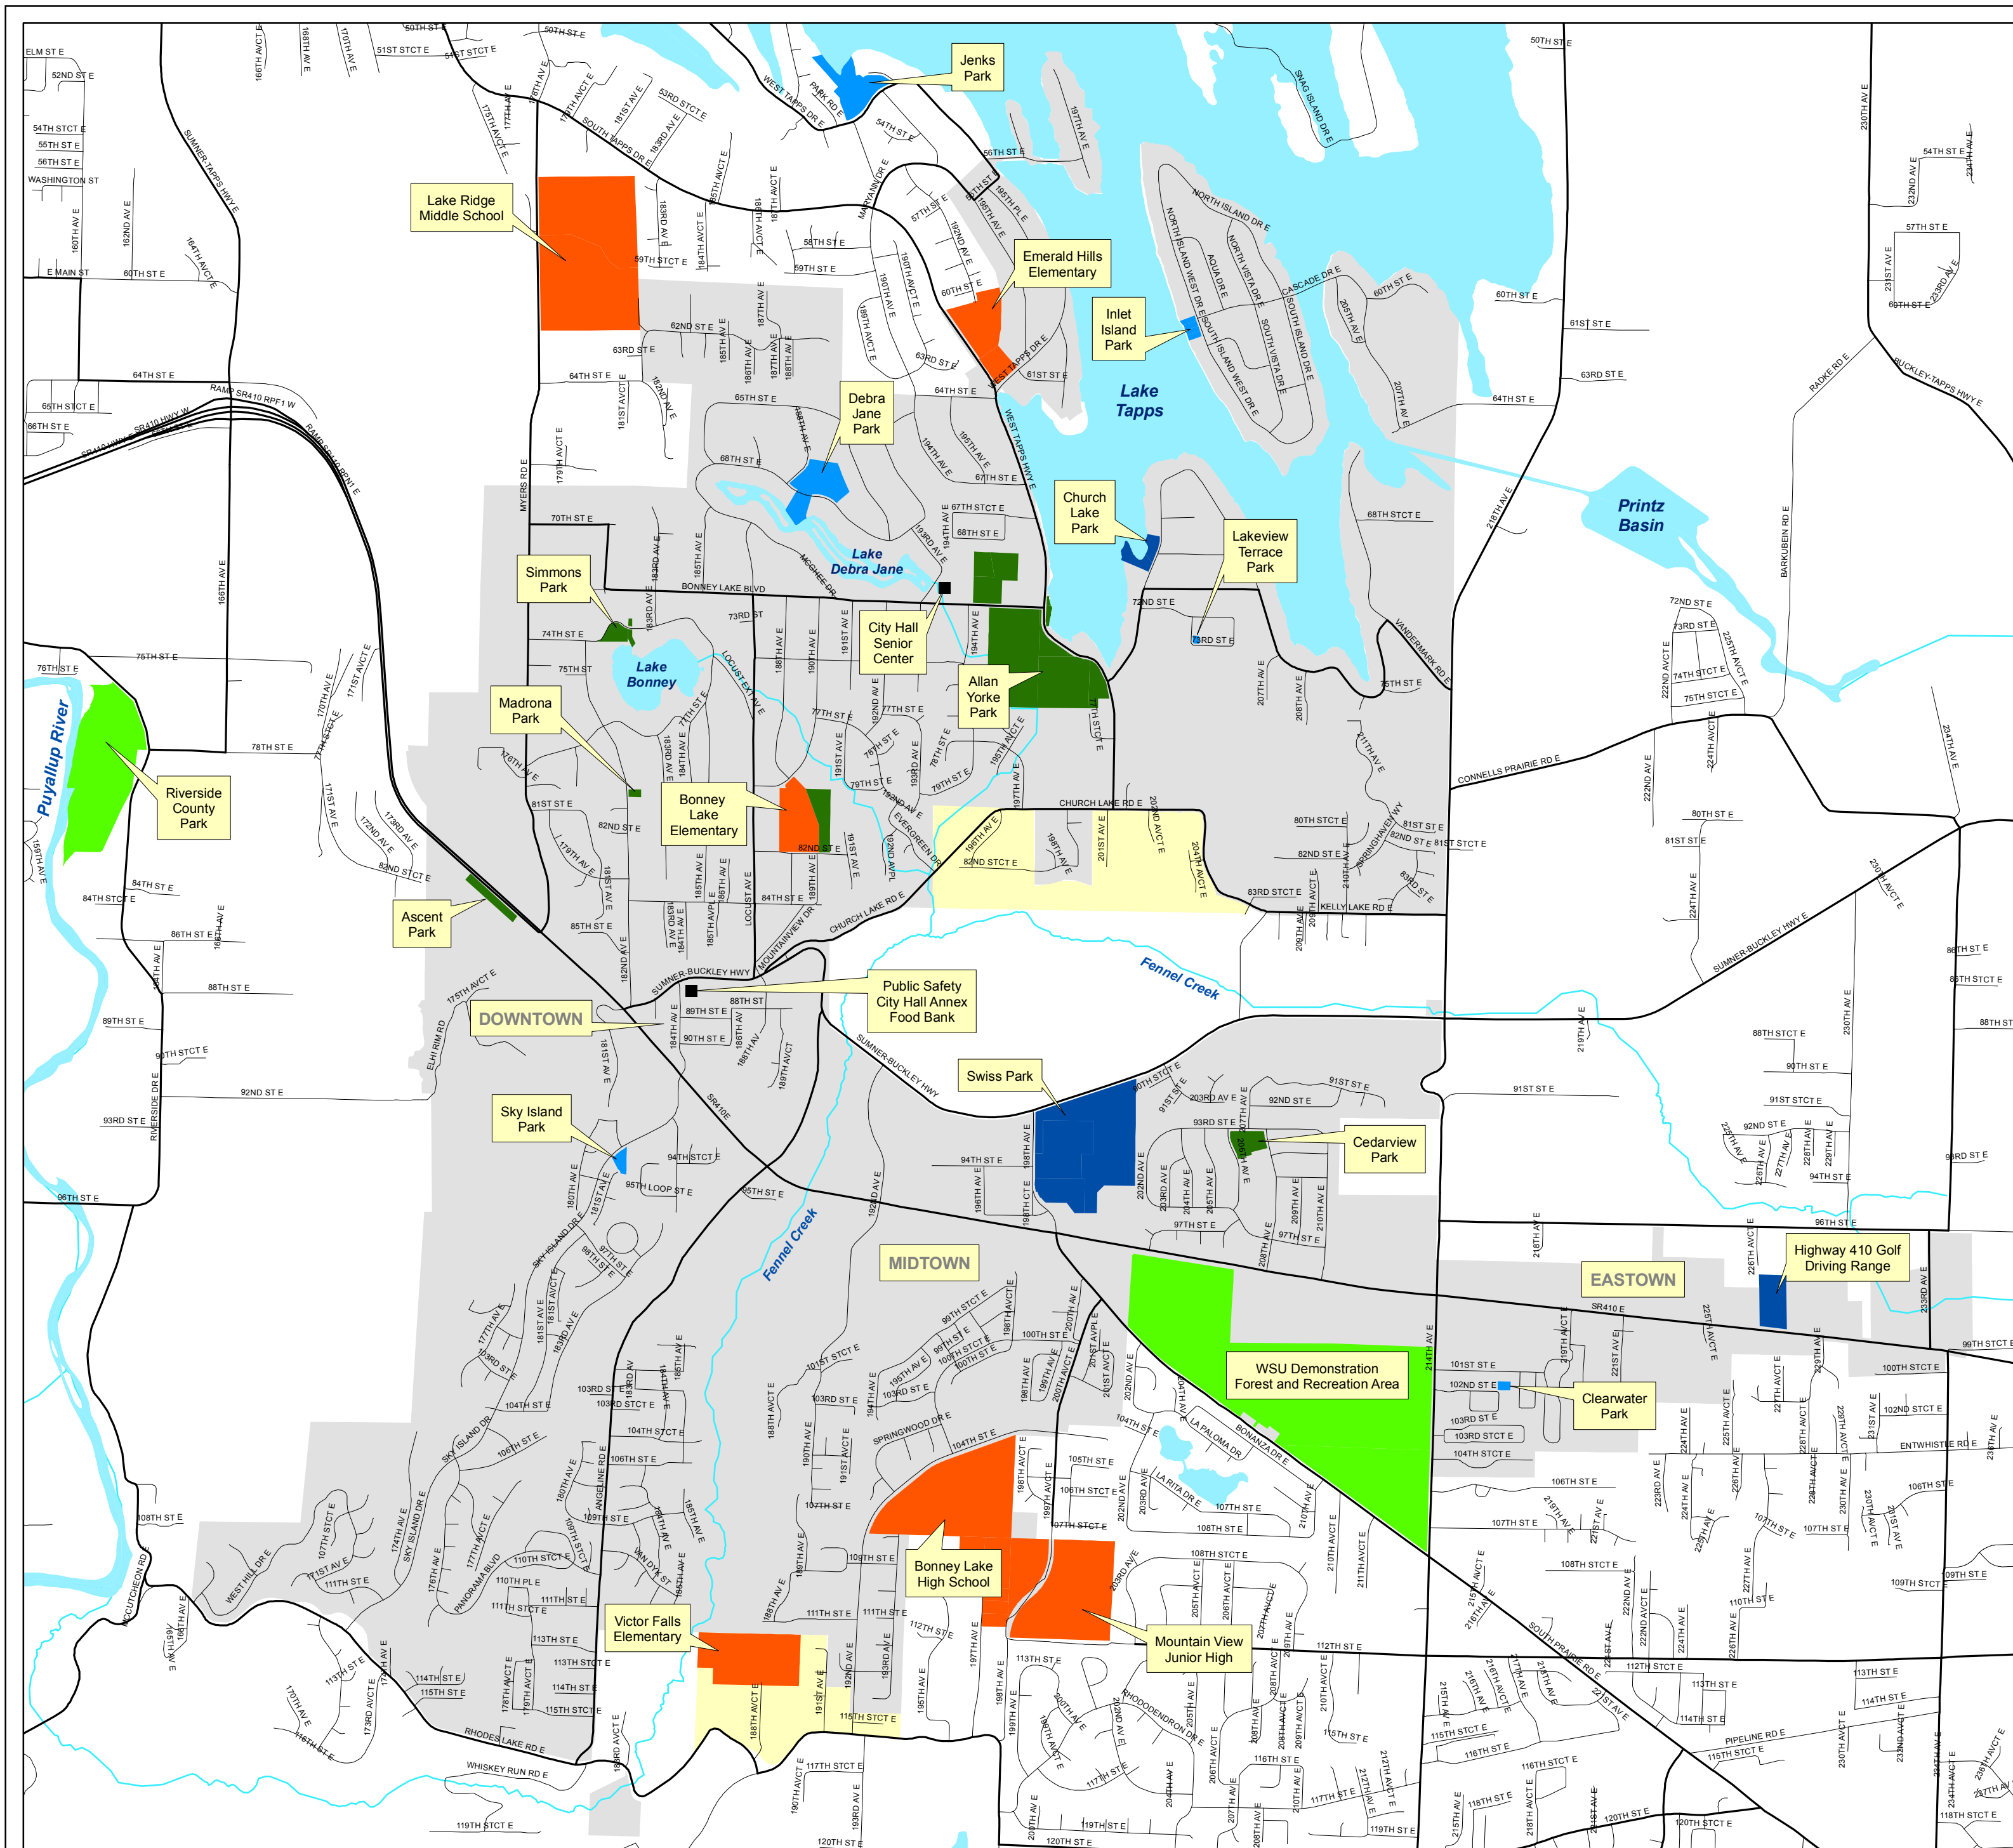

City of Bonney Lake

General City Map

-  City Park
-  Other Agency Facility
-  School
-  Private Homeowner Association Park
-  Private or Commercial Park
-  City Limit
-  Urban Growth Area

June 28, 2007