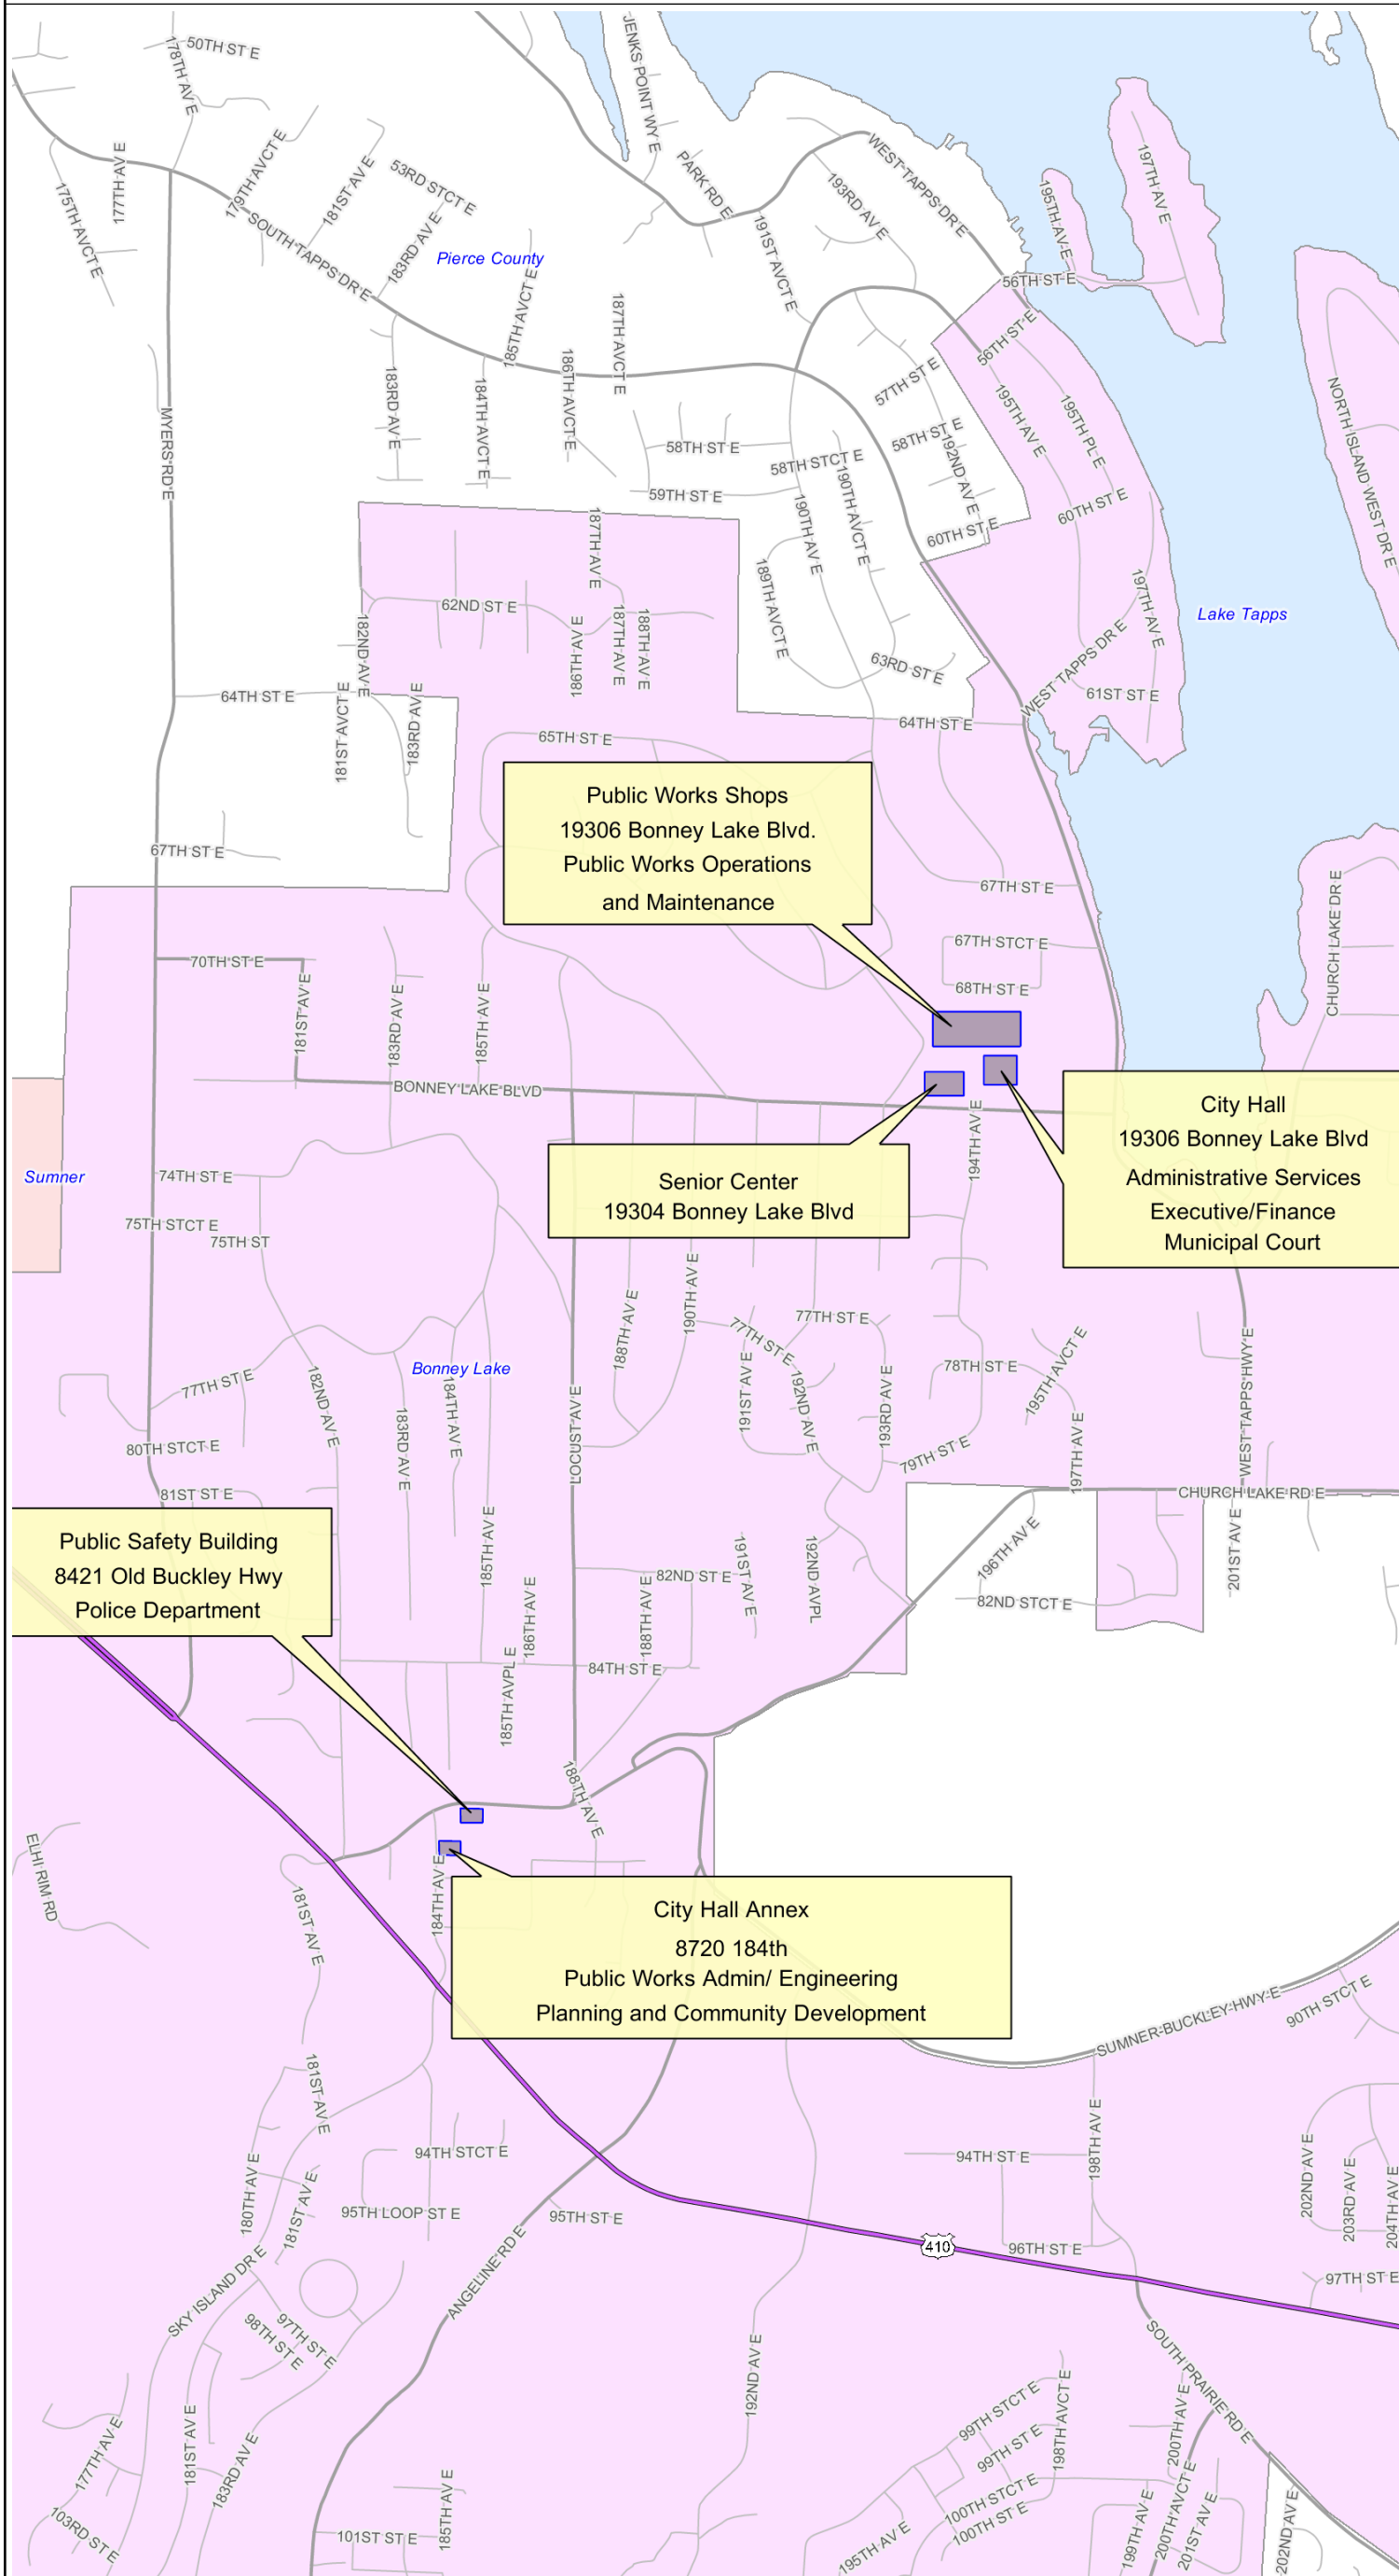

CountyView Web Map

Legend

- Roads**
- Interstate
 - Limited Access State Routes
 - Other State Routes
 - Ramps
 - Major Arterial
 - Collector
 - Local Access
- Pierce County Basemap**
- Unincorporated County
 - Tacoma
 - Lakewood, Edgewood, Bonney Lake, Buckley, South Prairie
 - Steilacoom, Fircrest, Fife, Gig Harbor, Orting, Eatonville, Roy, Carbonado, Wilkeson, Mt Rainier
 - University Place, Puyallup, Auburn
 - DuPont, Milton, Sumner
 - Fort Lewis, McChord, McNeil Island
 - Water

0 1250 2500 ft.

Scale 1:14,999

The map features are approximate and are intended only to provide an indication of said feature. Additional areas that have not been mapped may be present. This is not a survey. The County assumes no liability for variations ascertained by actual survey. All data is expressly provided AS IS and WITH ALL FAULTS. The County makes no warranty of fitness for a particular purpose.